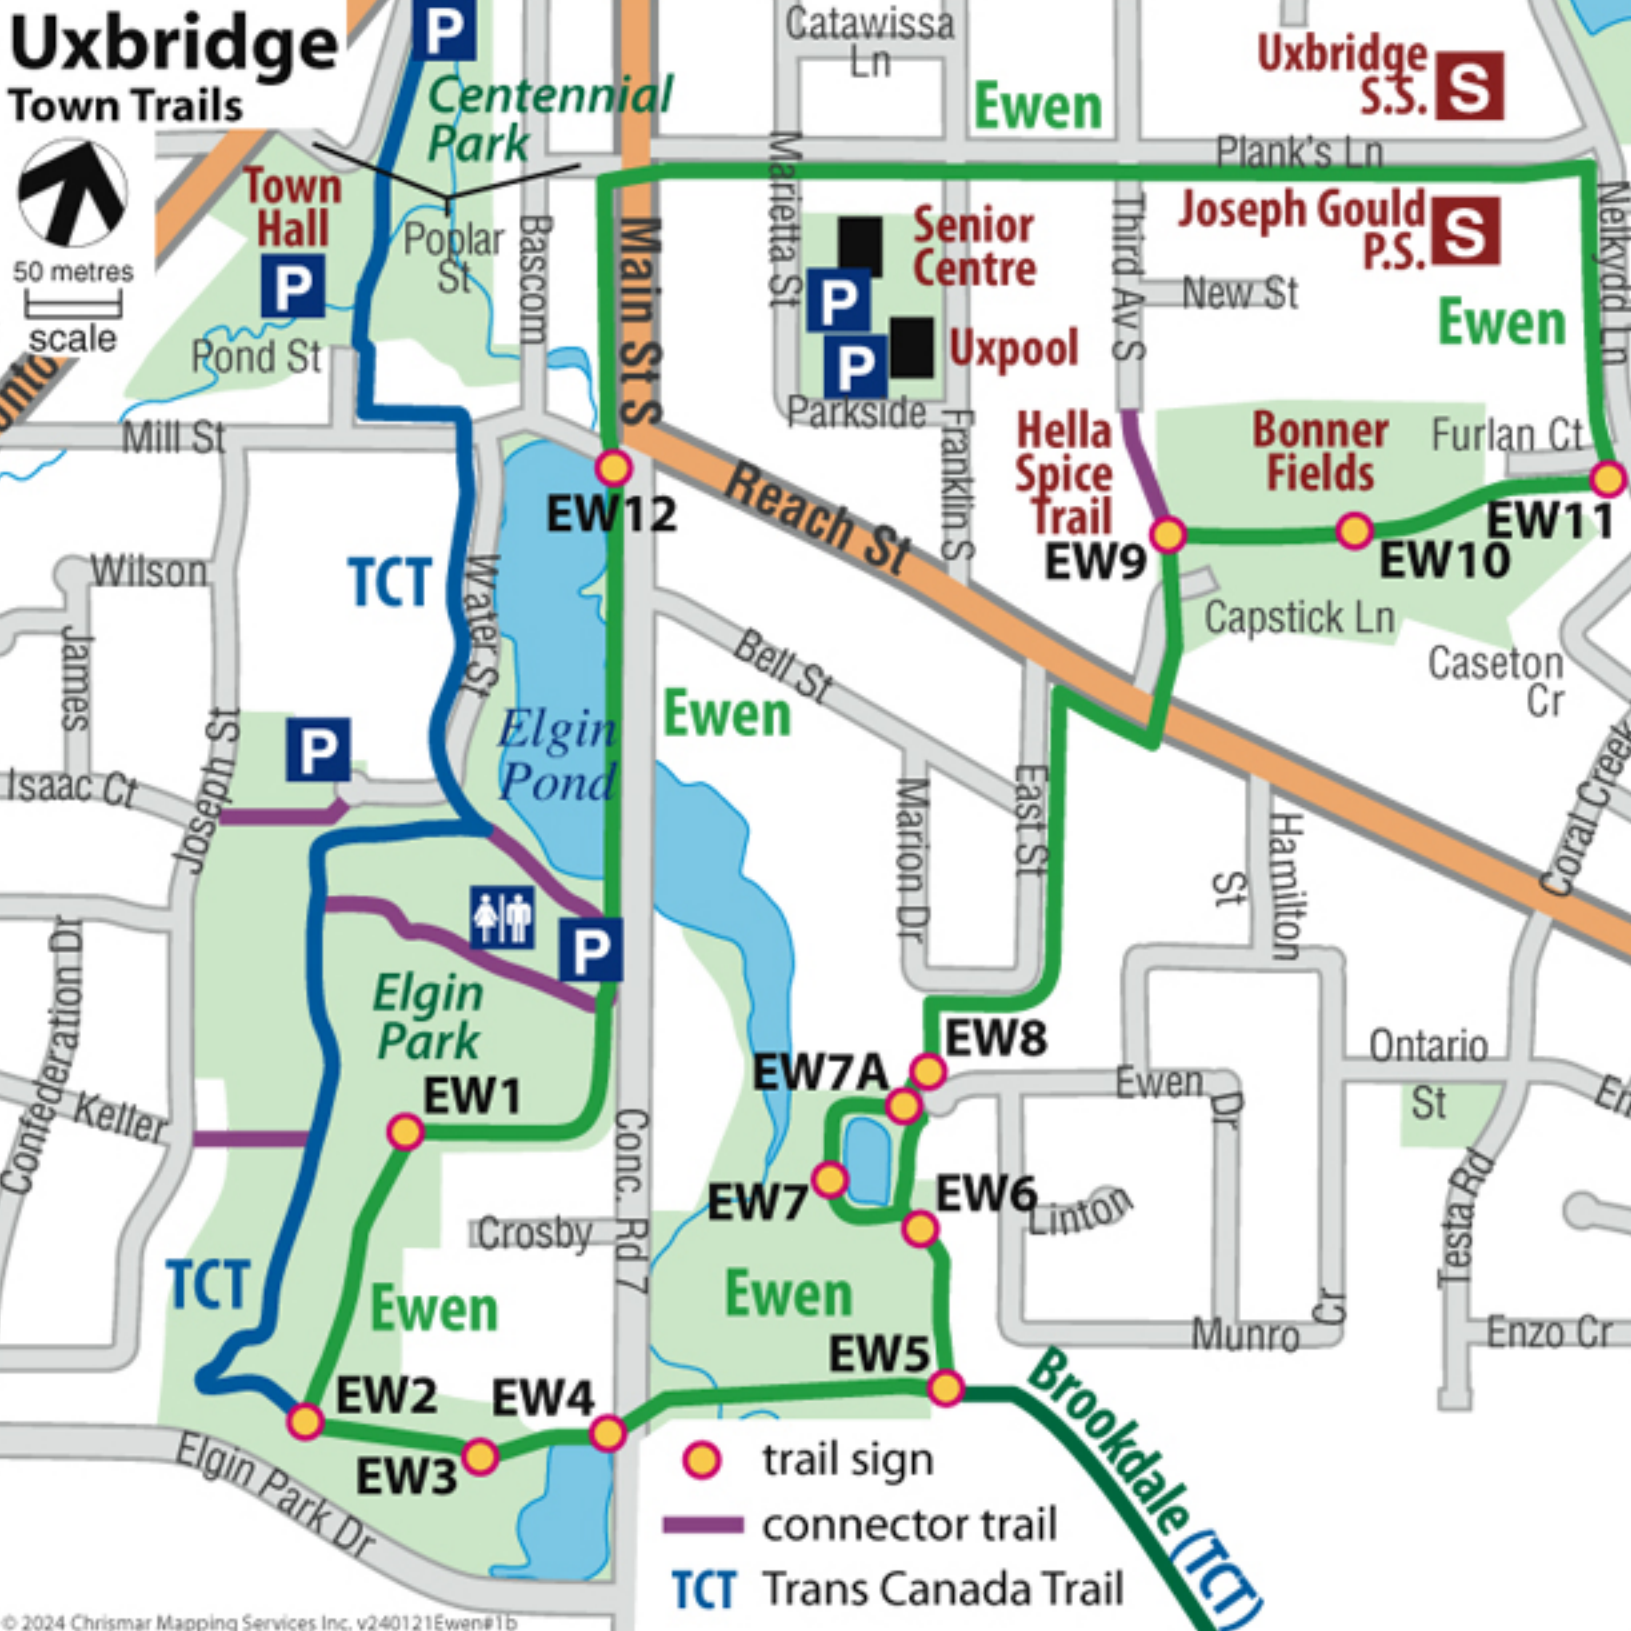

Uxbridge

Town Trails

50 metres
scale

- trail sign
- connector trail
- TCT Trans Canada Trail